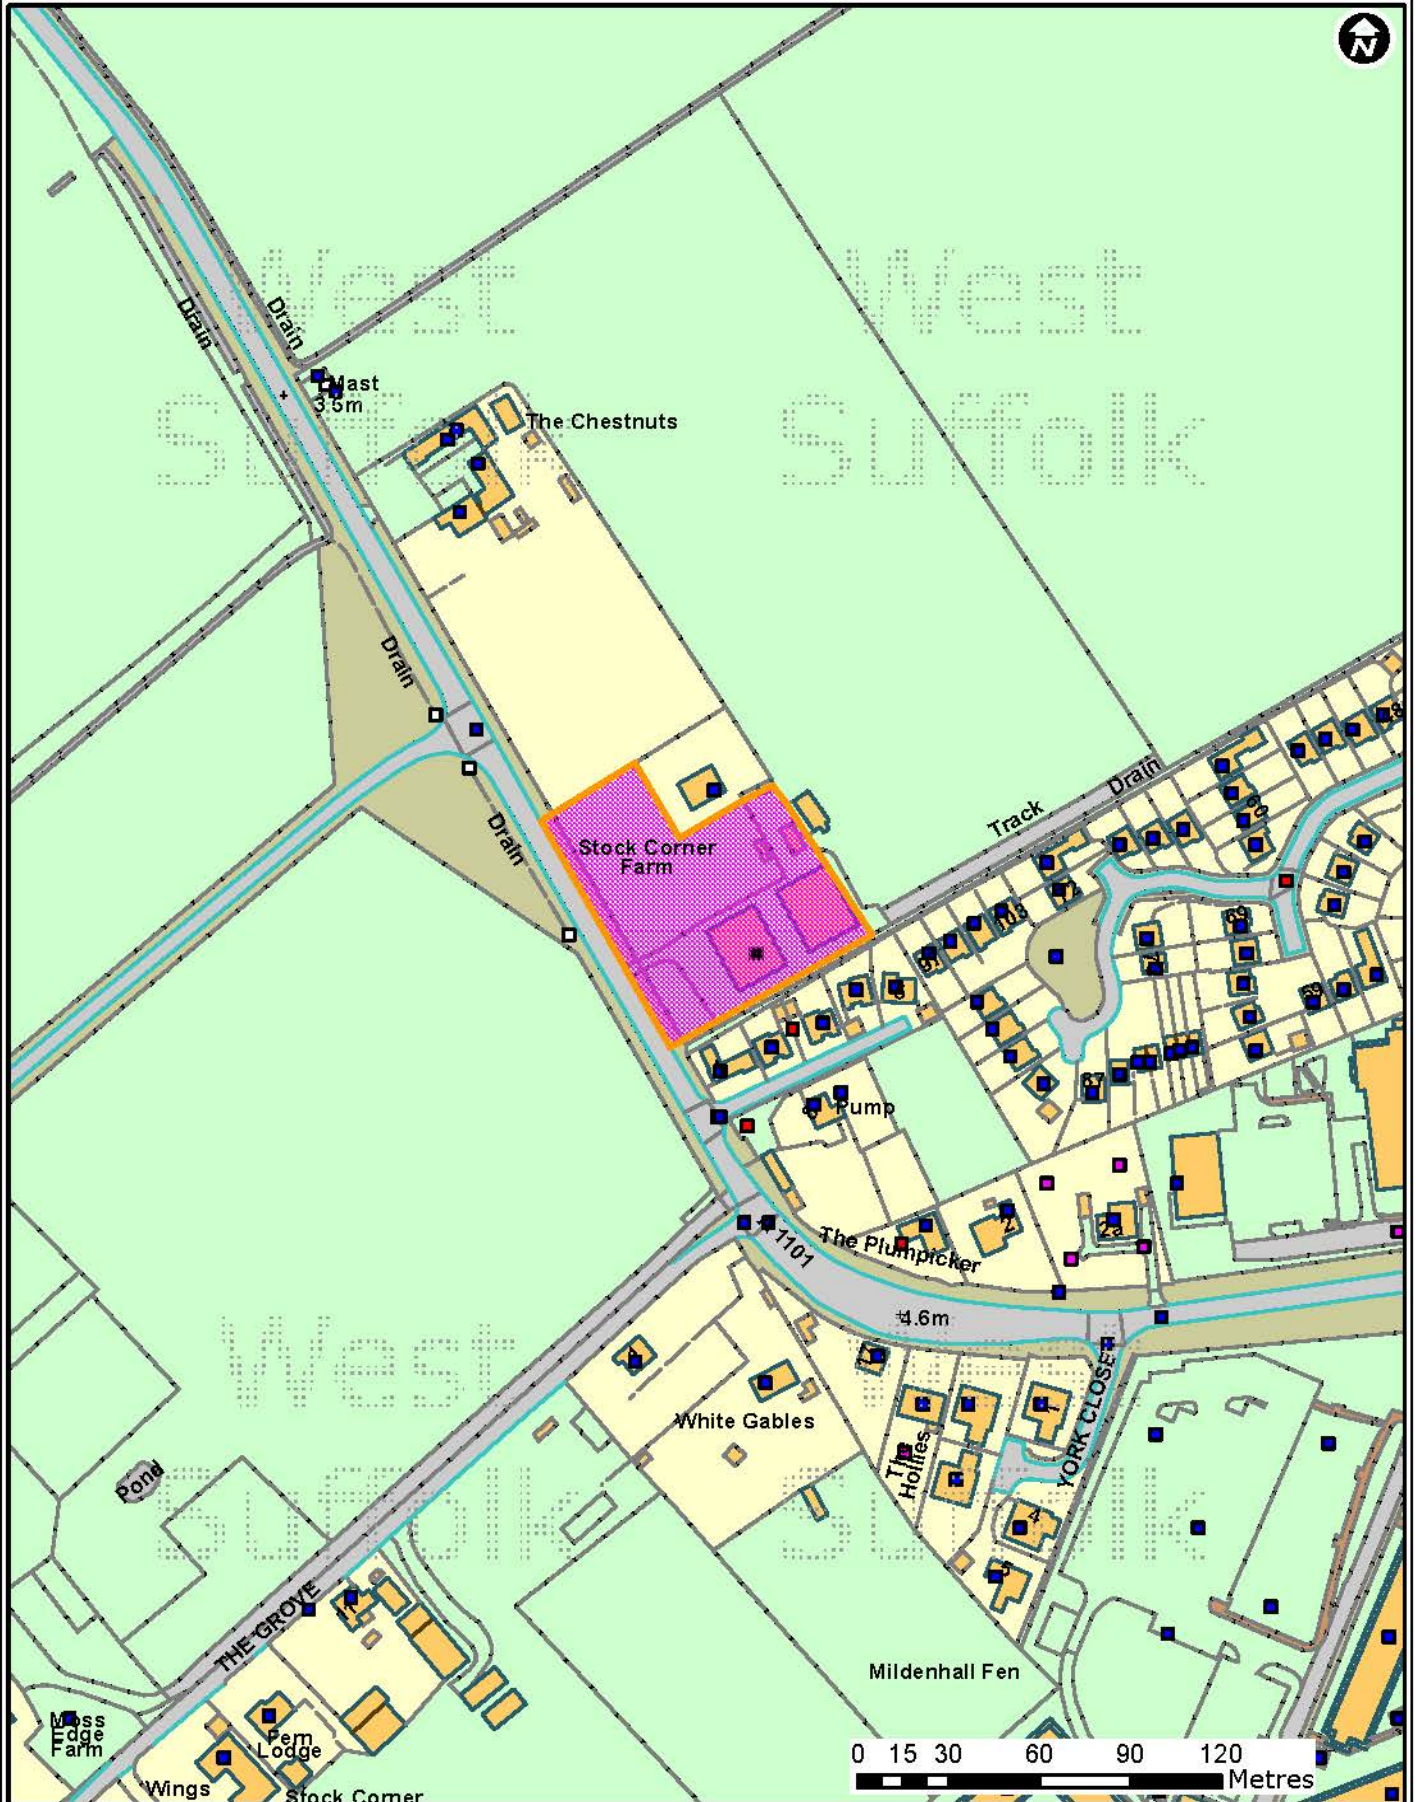

DC/16/2652/OUT

Stock Corner Farm, Beck Row

Forest Heath • St Edmundsbury

West Suffolk
working together

© Crown Copyright and database rights 2016 OS 100019675/100023282. You are not permitted to copy, sub-license, distribute or sell any of this data to third parties in any form. Use of this data is subject to terms and conditions. See www.westsuffolk.gov.uk/disclaimer.cfm.

Scale: 1:2,500
Date: 07/02/2017